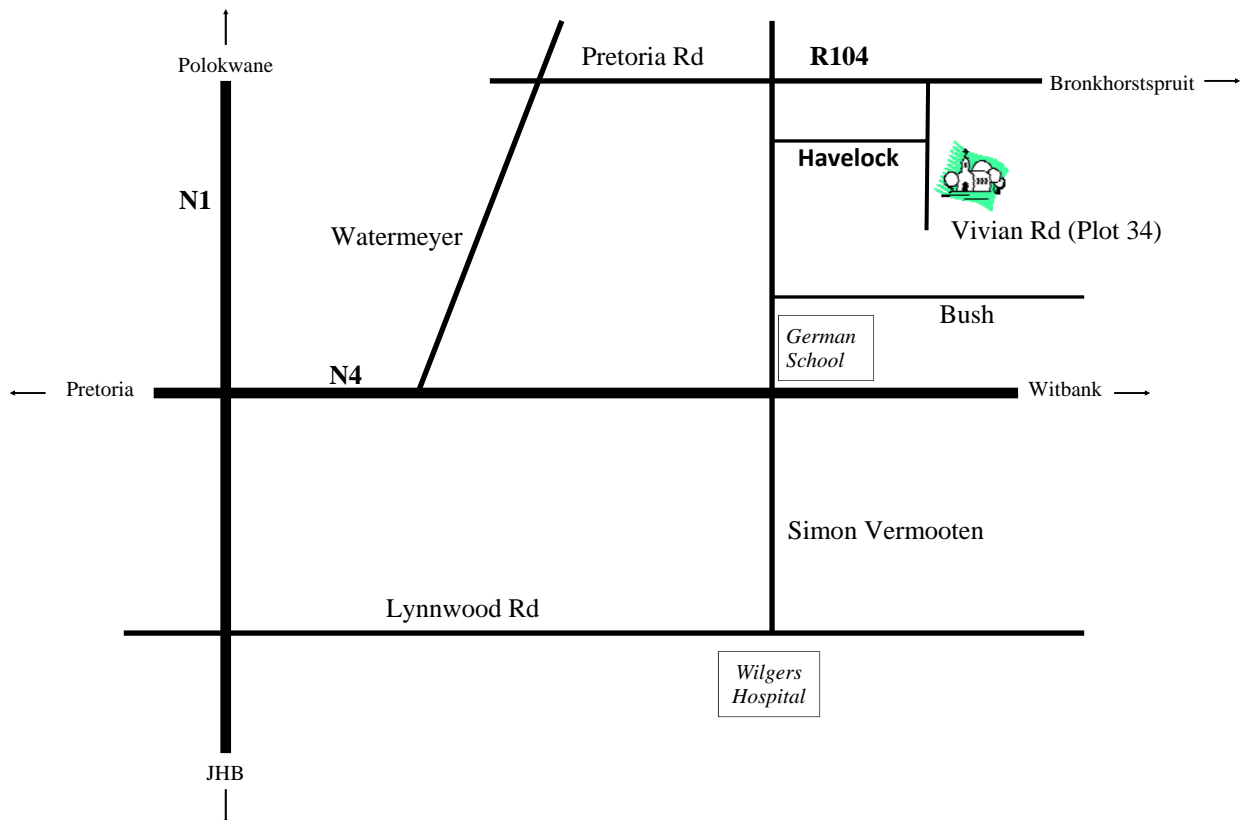

Plot 34 Vivian Rd  
Willow Park A.H.  
Pretoria  
South Africa

### DIRECTIONS

**From the N1:** Take the *Witbank (N4)* off-ramp. Travel east on the N4 for about 6 km. Take the *Simon Vermooten* off-ramp.

At the traffic light turn RIGHT into *Simon Vermooten*. Pass the *Deutsche Schule* on your right. Go over the first traffic light (now a stop sign) this will be *Bush Street*. Go to the next street *Havelock*. Turn RIGHT into *Havelock*. You will get to a T-junction this will be *Vivian Street*. Turn RIGHT into *Vivian Road*. *Grace Fellowship* is on the left-hand side (Plot 34).

**From Lynnwood Road:** Turn into *Simon Vermooten* (at *Wilgers Hospital*). Head North for about 4km (cross over the N4, pass the *Deutsche Schule* on your right). Go over the first traffic light (this is now a stop sign) this will be *Bush Street*. Go to the next street *Havelock*. Turn RIGHT into *Havelock*. You will get to a T-junction this will be *Vivian Street*. Turn RIGHT into *Vivian Road*. *Grace Fellowship* is on the left-hand side (Plot 34).